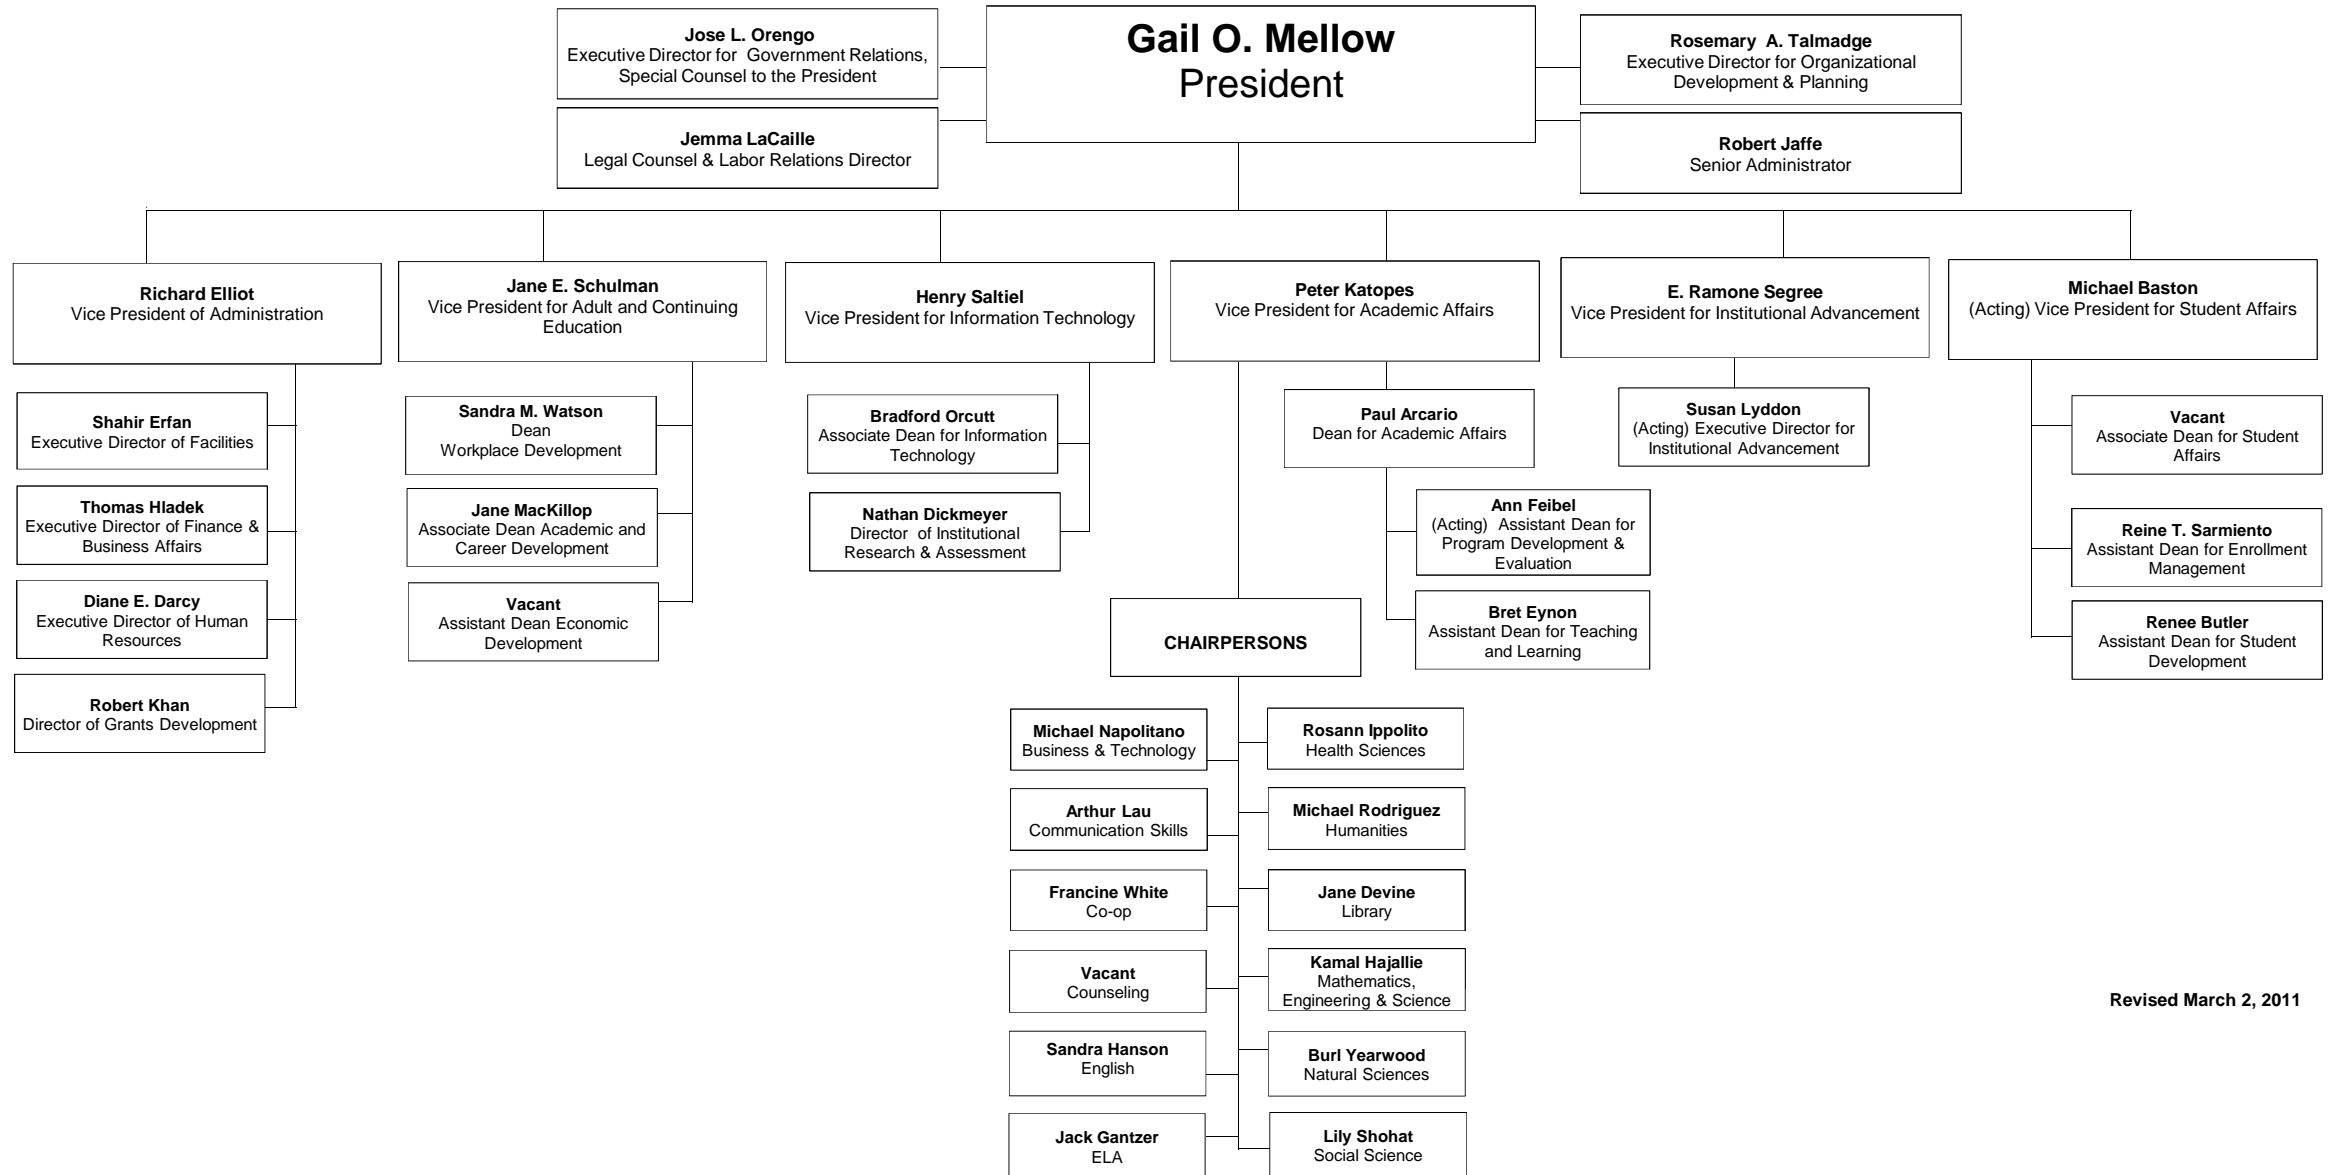

# LaGUARDIA COMMUNITY COLLEGE/CITY UNIVERSITY OF NEW YORK

## ORGANIZATIONAL CHART

Revised March 2, 2011