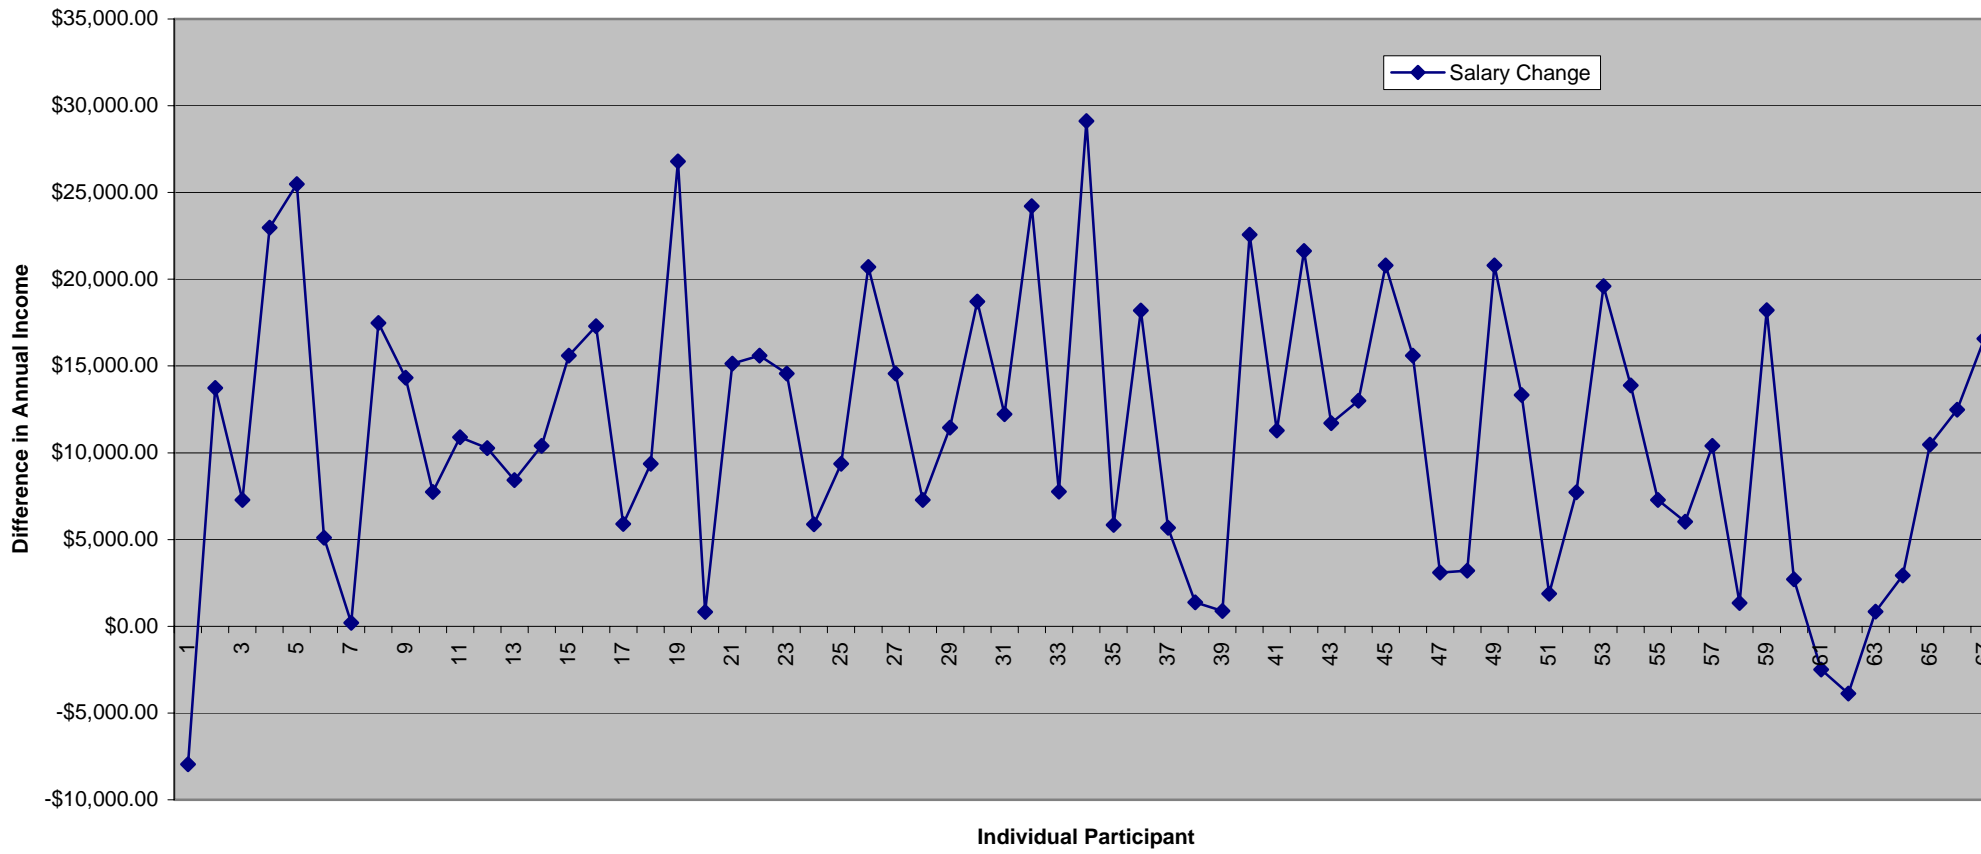

Changes in Annual Income for All CAP Participants with New Job Placement in 2005

Pre and Post Comparison of Annual Income For All HPD/FSS CAP Participants with New Job Placements in 2005